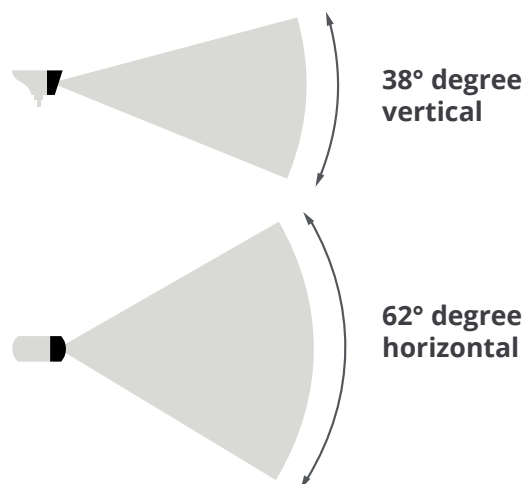

Professional installation recommended

Spec sheet

Outdoor video camera

Features

- 720P HD camera
- 3 resolution options
- Up to 12 metre night vision range
- Records when your Morepork is armed and a sensor is triggered
- Video clips saved to the cloud
- View live streaming footage on your computer, tablet or smartphone
- Capable of recording when motion detection is enabled

Technical Details

Dimensions	(D) 6.1cm x (L) 11.2cm
Weight	198g
Power supply	12V DC, 5W
Aperture	Fixed F1.8
Recording formats	H.264, MPEG-4
Resolution	1280x800, 600x400, 300x200
Wireless encryption	WEP, WPA or WPA2
Operating Temperature	-20°C ~ + 50°C
Weatherproof	IP66 rating with UV protection